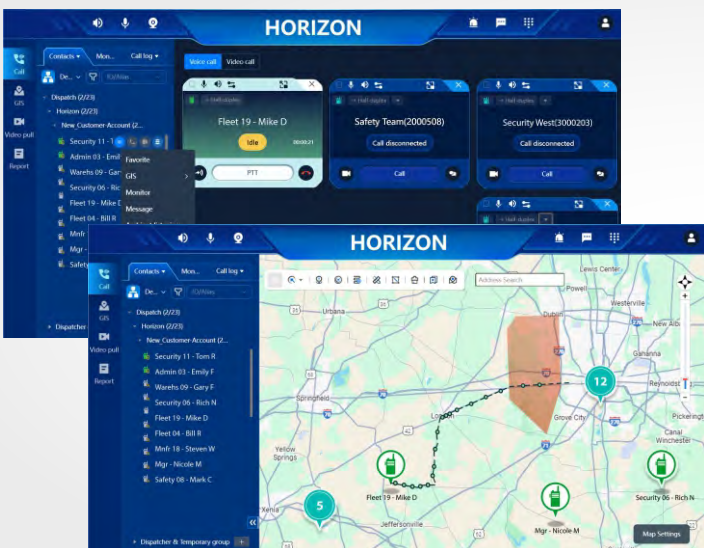

The MNC360 enables cost-effective fleet communications and dispatching with fast and easy deployments.

4G/LTE cellular networks provide reliable nationwide coverage that requires no investment in traditional radio network infrastructure or FCC frequency licensing.

The MNC360 delivers instant nationwide group and individual calling right out of the box.

Standard Accessories

Optional Accessories

HORIZON Dispatch

The MNC360 and other Hytera PoC devices are supported on the HORIZON Dispatch web-based dispatch application that runs from a web browser.

HORIZON Dispatch supports instant group calling as well as individual calling. Dynamic groups can be quickly created with a simple list selection or geographically by selecting an area on the dispatch map. HORIZON Dispatch leverages the GPS built into the MNC360 for tracking of driver locations with geofences, travel routes, and time stamps.